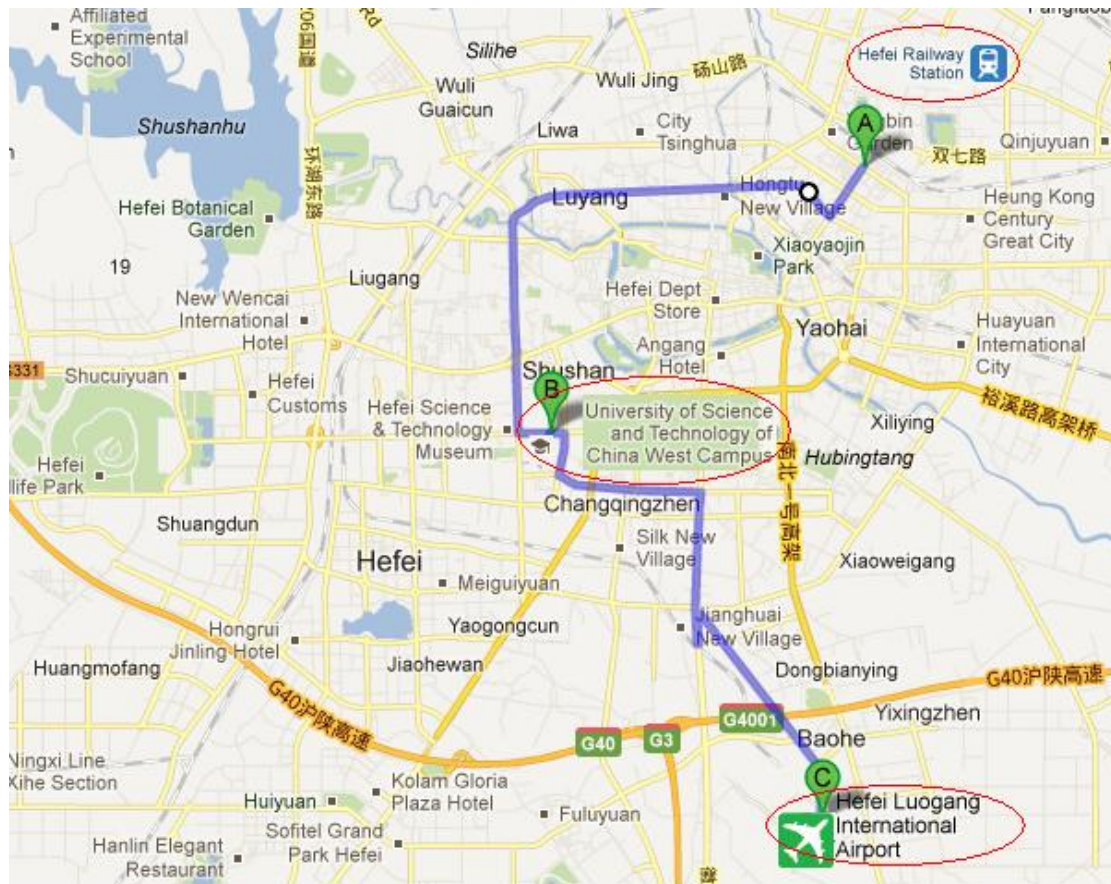

## Access to University of Science and Technology of China (USTC) West Campus

Main transportations available within Hefei are Buses and Taxis.

- **Hefei Luogang International Airport → USTC West Campus (20 minutes by taxi, fare: ¥20 )**

Taxi provides transfers to any place in Hefei. It takes about 20 minutes to USTC west campus from the airport depends on the traffic conditions.

- **Hefei Railway Station → USTC West Campus**

➤ Choice 1: By Taxi (30 minutes depends on the traffic conditions, fare: ¥20)

Recommended.

➤ Choice 2: By Bus (1 hour depends on the traffic conditions, fare: ¥2)

No. 10, No. 119, No. 129, and No. 149 Bus directly connect you to USTC west campus.

They are available almost 15 minutes from 6:00am to 10:00pm. Get off at the 15<sup>th</sup> stop, DaoXiangCun.

## 3. Citihome Hotel

It is situated in the intersection of Jinzhai Road and Huangshan Road, across the street from the north gate of USTC east campus.

5 minutes walking distance to USTC east campus;

20 minutes walking distance to USTC west campus;