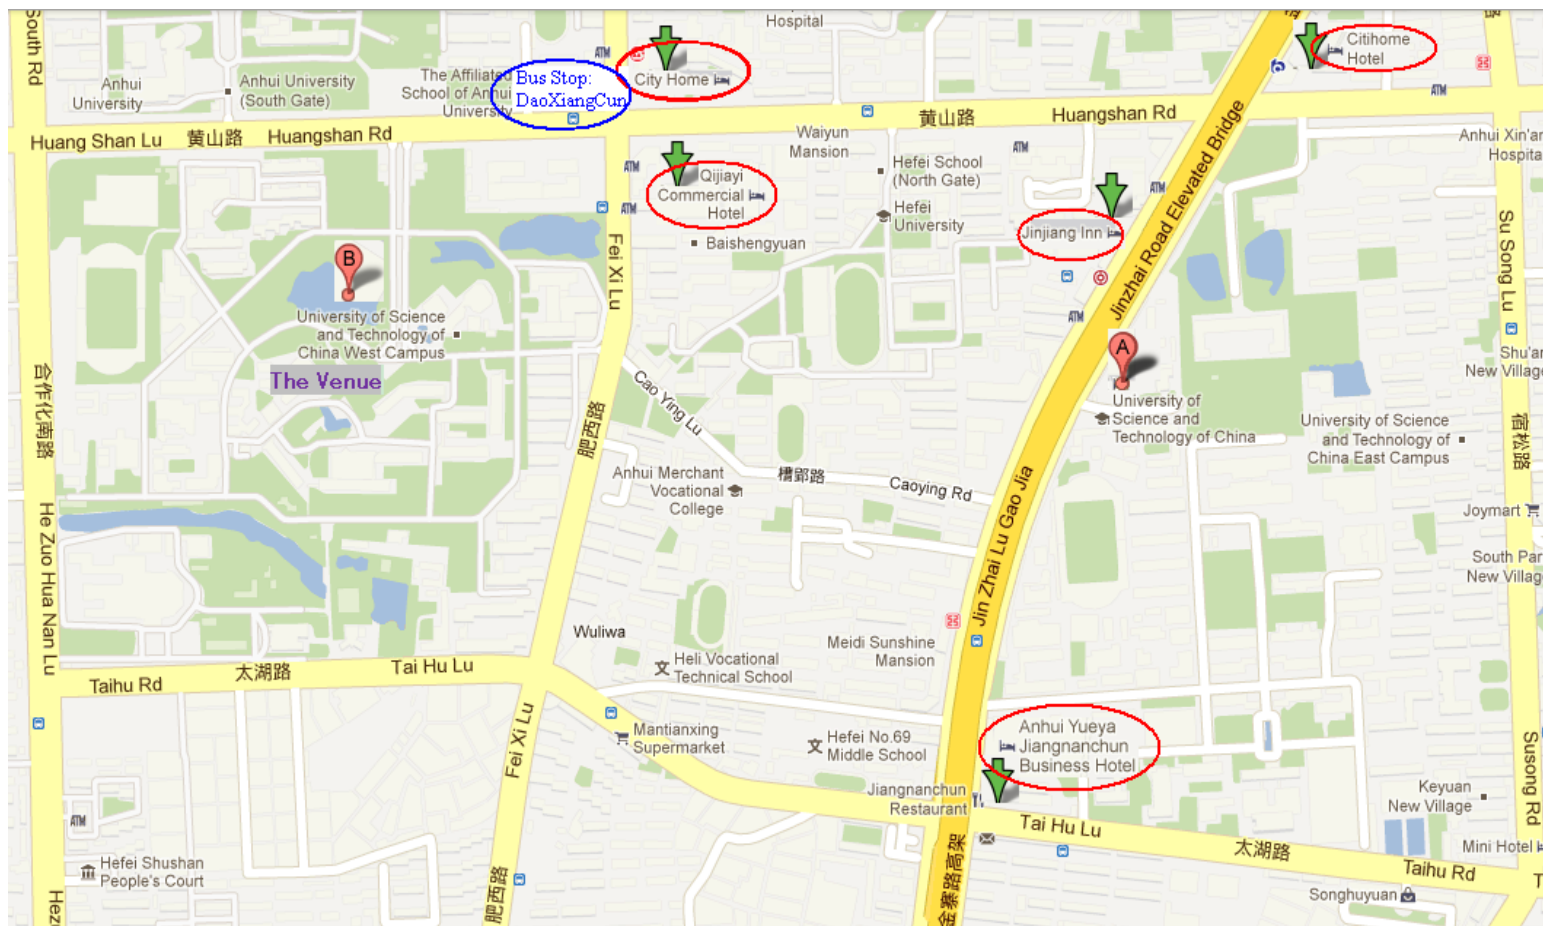

Taxi provides transfers to any place in Hefei. It takes about 20 minutes to USTC west campus from the airport depends on the traffic conditions.

- **Hefei Railway Station → USTC West Campus**

➤ Choice 1: By Taxi (30 minutes depends on the traffic conditions, fare: ¥20)

Recommended.

➤ Choice 2: By Bus (1 hour depends on the traffic conditions, fare: ¥2)

No. 10, No. 119, No. 129, and No. 149 Bus directly connect you to USTC west campus.

They are available almost 15 minutes from 6:00am to 10:00pm. Get off at the 15<sup>th</sup> stop, DaoXiangCun.

## 2. 7+1 Commercial Hotel

Located in the intersection of Huangshan Road and Feixi Road, across the street from the east gate of USTC west campus.

5 minutes walking distance to USTC west campus;

20 minutes car distance to the airport;

## 3. Citihome Hotel

It is situated in the intersection of Jinzhai Road and Huangshan Road, across the street from the north gate of USTC east campus.

5 minutes walking distance to USTC east campus;

20 minutes walking distance to USTC west campus;